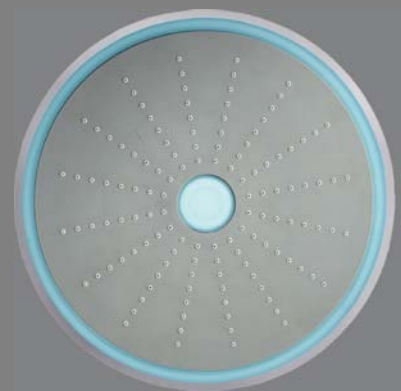

OHS-1985
Overhead Shower 80mm dia Round Shape Single Flow (ABS Body Chrome Plated With Gray Face Plate) With Rubit Cleaning System (Without Shower Arms)
MRP : 1,000

OHS-1995
Overhead Shower 80mm dia Round Shape Multi Flow (ABS Body Chrome Plated With Gray Face Plate) With Rubit Cleaning System (Without Shower Arms)
MRP : 1,400

New Showers for Unique Bathing Pleasure

>42°C

32-42°C

<32°C

HydroLite

A light emitting shower which transforms the stream of water into beautiful waterfall of light.

- **Hydro Power:** Powerful electric energy for LED, which is generated by waterpower. Does not require any battery or electrical power supply.
- **LED:** The sensitive shower light changes its colour with change in temperature.
 - Water glows Red when temperature is above 42°C
 - Water glows Purple when temperature is between 32-42°C
 - Water glows Blue when temperature is less than 32°C
- **Rain:** Immersing your body in the heavenly rain. Experience the nature downpour.

OHS-1741
LED Overhead Shower 234mm dia Round Shape Single Flow (ABS Body Chrome Plated With Gray Face Plate) With Rubit Cleaning System (without shower arm)
MRP : 8,000

OHS-1743
LED Overhead Shower 250X250mm Square Shape Single Flow (ABS Body Chrome Plated With Gray Face Plate) With Rubit Cleaning System (without shower arm)
MRP : 9,000

Mist

Rain

Massage

Streamz

Multi flow shower with one of its kind **Mist** flow.

- •attern water breaks apart into
-
-